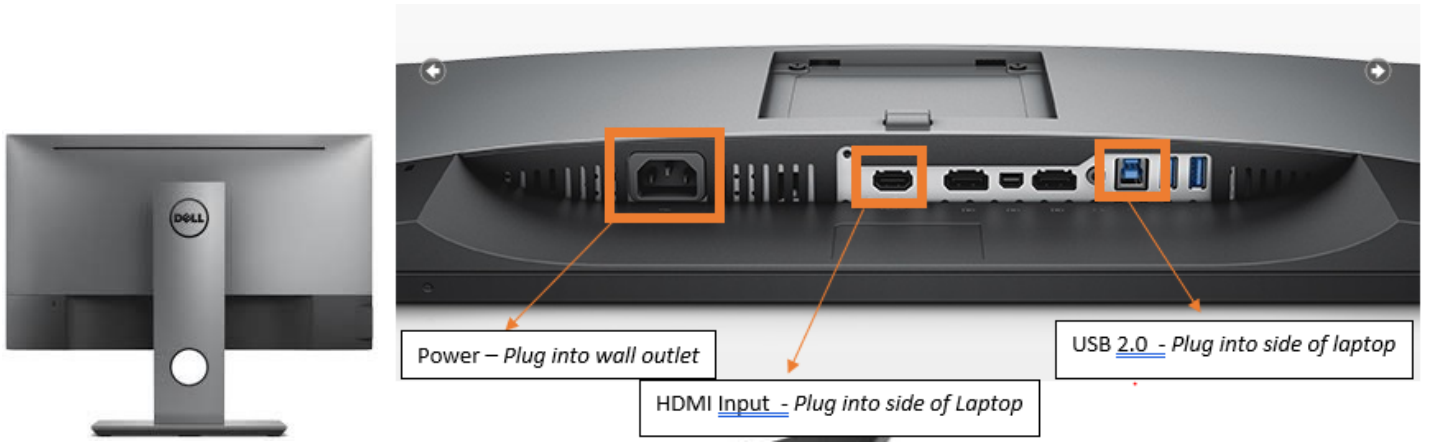

Returning To SMPH – Connecting your devices

The exact monitor model, cables, and docking station may not match the pictures. It may be helpful to take a picture of your working home setup to reference how the cables are connected.

Connecting Monitors

Connecting Monitors to Dell Desktop

Connecting Monitors to Dell Docking Station

Connecting Monitor to Dell Laptop (no docking station)

Connecting your VoIP Phone

Jacks located on the back, underside of the phone

AC Power – to wall

Ethernet – To desktop computer or Dock

Ethernet – from wall