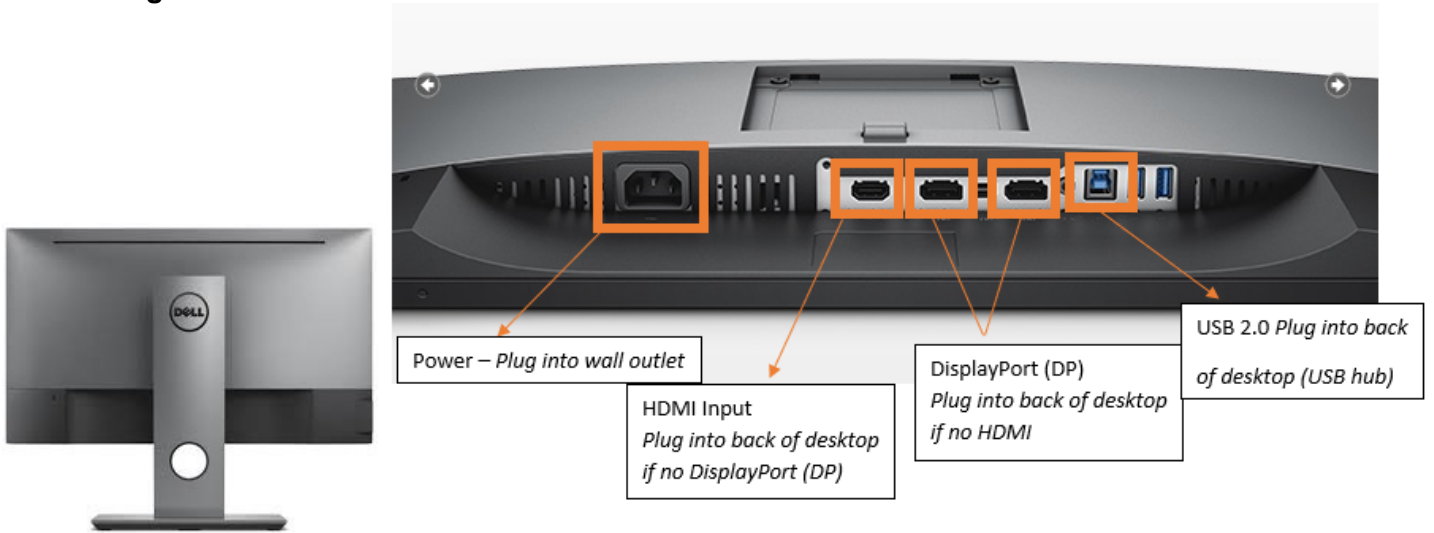

Returning To SMPH – Connecting your devices

The exact monitor model, cables, and docking station may not match the pictures. It may be helpful to take a picture of your working home setup to reference how the cables are connected.

Connecting Monitors

Connecting Monitors to Dell Desktop

Connecting Monitors to Dell Docking Station

Connecting Monitor to Dell Laptop (no docking station)

Connecting your VoIP Phone

Jacks located on the back, underside of the phone

AC Power – to wall

Ethernet – To desktop computer or Dock

Ethernet – from wall