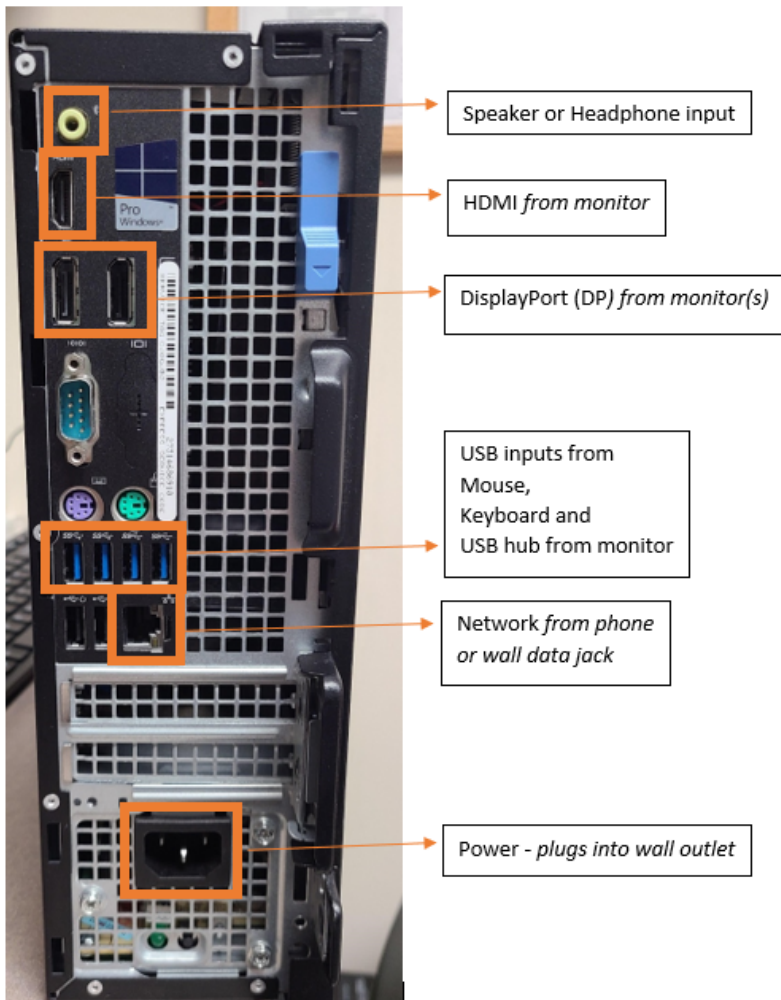

Returning To SMPH – Connecting your devices

The exact monitor model, cables, and docking station may not match the pictures. It may be helpful to take a picture of your working home setup to reference how the cables are connected.

Connecting Monitors

Connecting Monitors to Dell Desktop

Connecting Monitors to Dell Docking Station

Connecting Monitor to Dell Laptop (no docking station)

Connecting your VoIP Phone

Jacks located on the back, underside of the phone

AC Power – to wall

Ethernet – To desktop computer or Dock

Ethernet – from wall