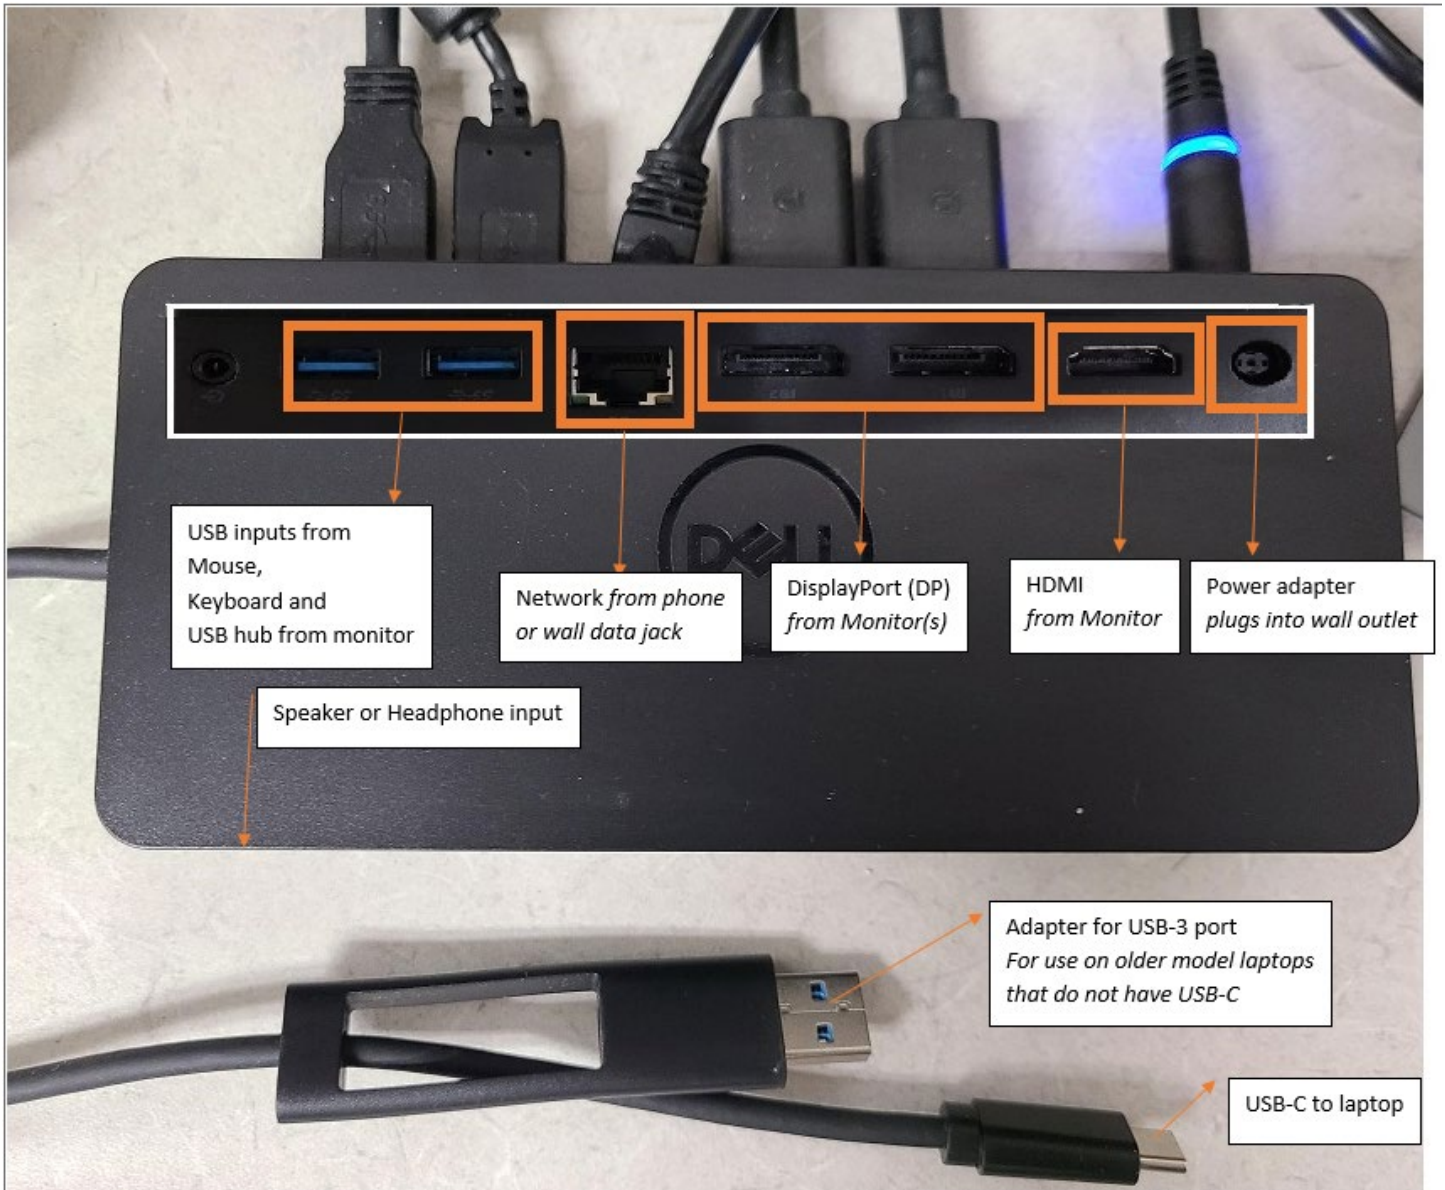

Returning To SMPH – Connecting your devices

The exact monitor model, cables, and docking station may not match the pictures. It may be helpful to take a picture of your working home setup to reference how the cables are connected.

Connecting Monitors

Connecting Monitors to Dell Desktop

Connecting Monitors to Dell Docking Station

Connecting Monitor to Dell Laptop (no docking station)

Connecting your VoIP Phone

Jacks located on the back, underside of the phone

AC Power – to wall

Ethernet – To desktop computer or Dock

Ethernet – from wall